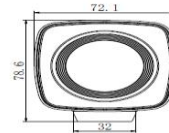

DS-2ZCA2304P, DS-2ZCA2304N

Accessories:

DS-1212ZJ-S wall mount indoor

DS-1213ZJ wall mount with housing indoor/outdoor

DS-1311HZ (DS-1312HZ,DS-1313HZ outdoor housing)

DS-1320HZ indoor housing

Dimension:

Unit: mm

Parameters:

Model	DS-2ZCA2304P(N)
Parameters	23X 1/3" CCD Day/Night Zoom Camera
Camera	
Image Sensor	1/3-type interline transfer CCD
Scanning System	Interline Scan
Signal System	PAL/NTSC
Synchronize Mode	Internal
Video Output	1Vp-p Composite Output
Effective Pixels	PAL:976(H)×582(V) NTSC:976(H)×494(V)
Horizontal Resolution	700TVL(Color),720TVL(B/W)
Min. Illumination	Color: 0.04Lux @ (F1.5,AGC ON),0.0008Lux @ (F1.5,AGC ON, sensitivity×256) B/W: 0.004Lux @ (F1.5,AGC ON),0.00008Lux @ (F1.5,AGC ON, sensitivity×256)
S/N Ratio	>50dB
Lens	
Focal Length	4mm~92mm, 23X
Aperture Range	F1.5-F3.6
Angle of View	49 - 2.2 ° (wide - tele)
Min. Working Distance	10-1500 mm (wide - tele)
Zoom Speed	Approx. 3 s (optical, wide - tele)
Day & Night	ICR
Menu	
Camera ID	OFF/ON (0 - 254)
Focus	Auto/Once/Manual
Iris Mode	Auto/Manual/Electric
Day & Night	Auto/Color/ B/W /External trigger
Shutter	1/50 (1/60) s to 1/10, 000 s
Digital Zoom	OFF, ×2, ×4, ×6, ×8, ×10, ×12, ×14, ×16
White Balance	ATW 1/ATW 2/Auto/Manual
Auto Gain Control	OFF/LOW/HIGH
Privacy Mask	OFF/ON, Up to 8 zones
Motion Detect	OFF/Mode 1/Mode 2
Slow Shutter	× 256 MAX
Video Settings	3D-DNR,Mirror,Definition, Exposure-Compensation, BLC, Electronic image stabilization
Zoom Speed	Level 1-5 adjustable
Zoom Ratio Display	ON/OFF
Preset	254X
ZCF Control Mode	Mode 1/Mode 2
RS-485	Communication Protocol/Baud Rate/Address
General	
Power Supply	DC12V±10%
Working Temperature & Humidity	-10°C -60°C , Humidity: ≤ 90% (non condensation)
Power Consumption	4.5W MAX
Dimension (mm)	72.1×78.6×126.8
Weight	503g