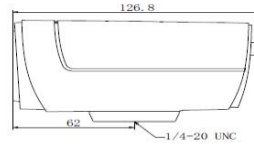

DS-2ZCA2304P, DS-2ZCA2304N

Accessories:

DS-1212ZJ-S wall mount indoor

DS-1213ZJ wall mount with housing indoor/outdoor

DS-1311HZ (DS-1312HZ,DS-1313HZ outdoor housing)

DS-1320HZ indoor housing

Dimension:

Unit: mm

Parameters:

Model	DS-2ZCA2304P(N)
Parameters	23X 1/3" CCD Day/Night Zoom Camera
Camera	
Image Sensor	1/3-type interline transfer CCD
Scanning System	Interline Scan
Signal System	PAL/NTSC
Synchronize Mode	Internal
Video Output	1Vp-p Composite Output
Effective Pixels	PAL:976(H)×582(V) NTSC:976(H)×494(V)
Horizontal Resolution	700TVL(Color),720TVL(B/W)
Min. Illumination	Color: 0.04Lux @ (F1.5,AGC ON),0.0008Lux @ (F1.5,AGC ON, sensitivity×256) B/W: 0.004Lux @ (F1.5,AGC ON),0.00008Lux @ (F1.5,AGC ON, sensitivity×256)
S/N Ratio	>50dB
Lens	
Focal Length	4mm~92mm, 23X
Aperture Range	F1.5-F3.6
Angle of View	49 - 2.2 ° (wide - tele)
Min. Working Distance	10-1500 mm (wide - tele)
Zoom Speed	Approx. 3 s (optical, wide - tele)
Day & Night	ICR
Menu	
Camera ID	OFF/ON (0 - 254)
Focus	Auto/Once/Manual
Iris Mode	Auto/Manual/Electric
Day & Night	Auto/Color/ B/W /External trigger
Shutter	1/50 (1/60) s to 1/10, 000 s
Digital Zoom	OFF, ×2, ×4, ×6, ×8, ×10, ×12, ×14, ×16
White Balance	ATW 1/ATW 2/Auto/Manual
Auto Gain Control	OFF/LOW/HIGH
Privacy Mask	OFF/ON, Up to 8 zones
Motion Detect	OFF/Mode 1/Mode 2
Slow Shutter	× 256 MAX
Video Settings	3D-DNR,Mirror,Definition, Exposure-Compensation, BLC, Electronic image stabilization
Zoom Speed	Level 1-5 adjustable
Zoom Ratio Display	ON/OFF
Preset	254X
ZCF Control Mode	Mode 1/Mode 2
RS-485	Communication Protocol/Baud Rate/Address
General	
Power Supply	DC12V±10%
Working Temperature & Humidity	-10°C -60°C , Humidity: ≤ 90% (non condensation)
Power Consumption	4.5W MAX
Dimension (mm)	72.1×78.6×126.8
Weight	503g